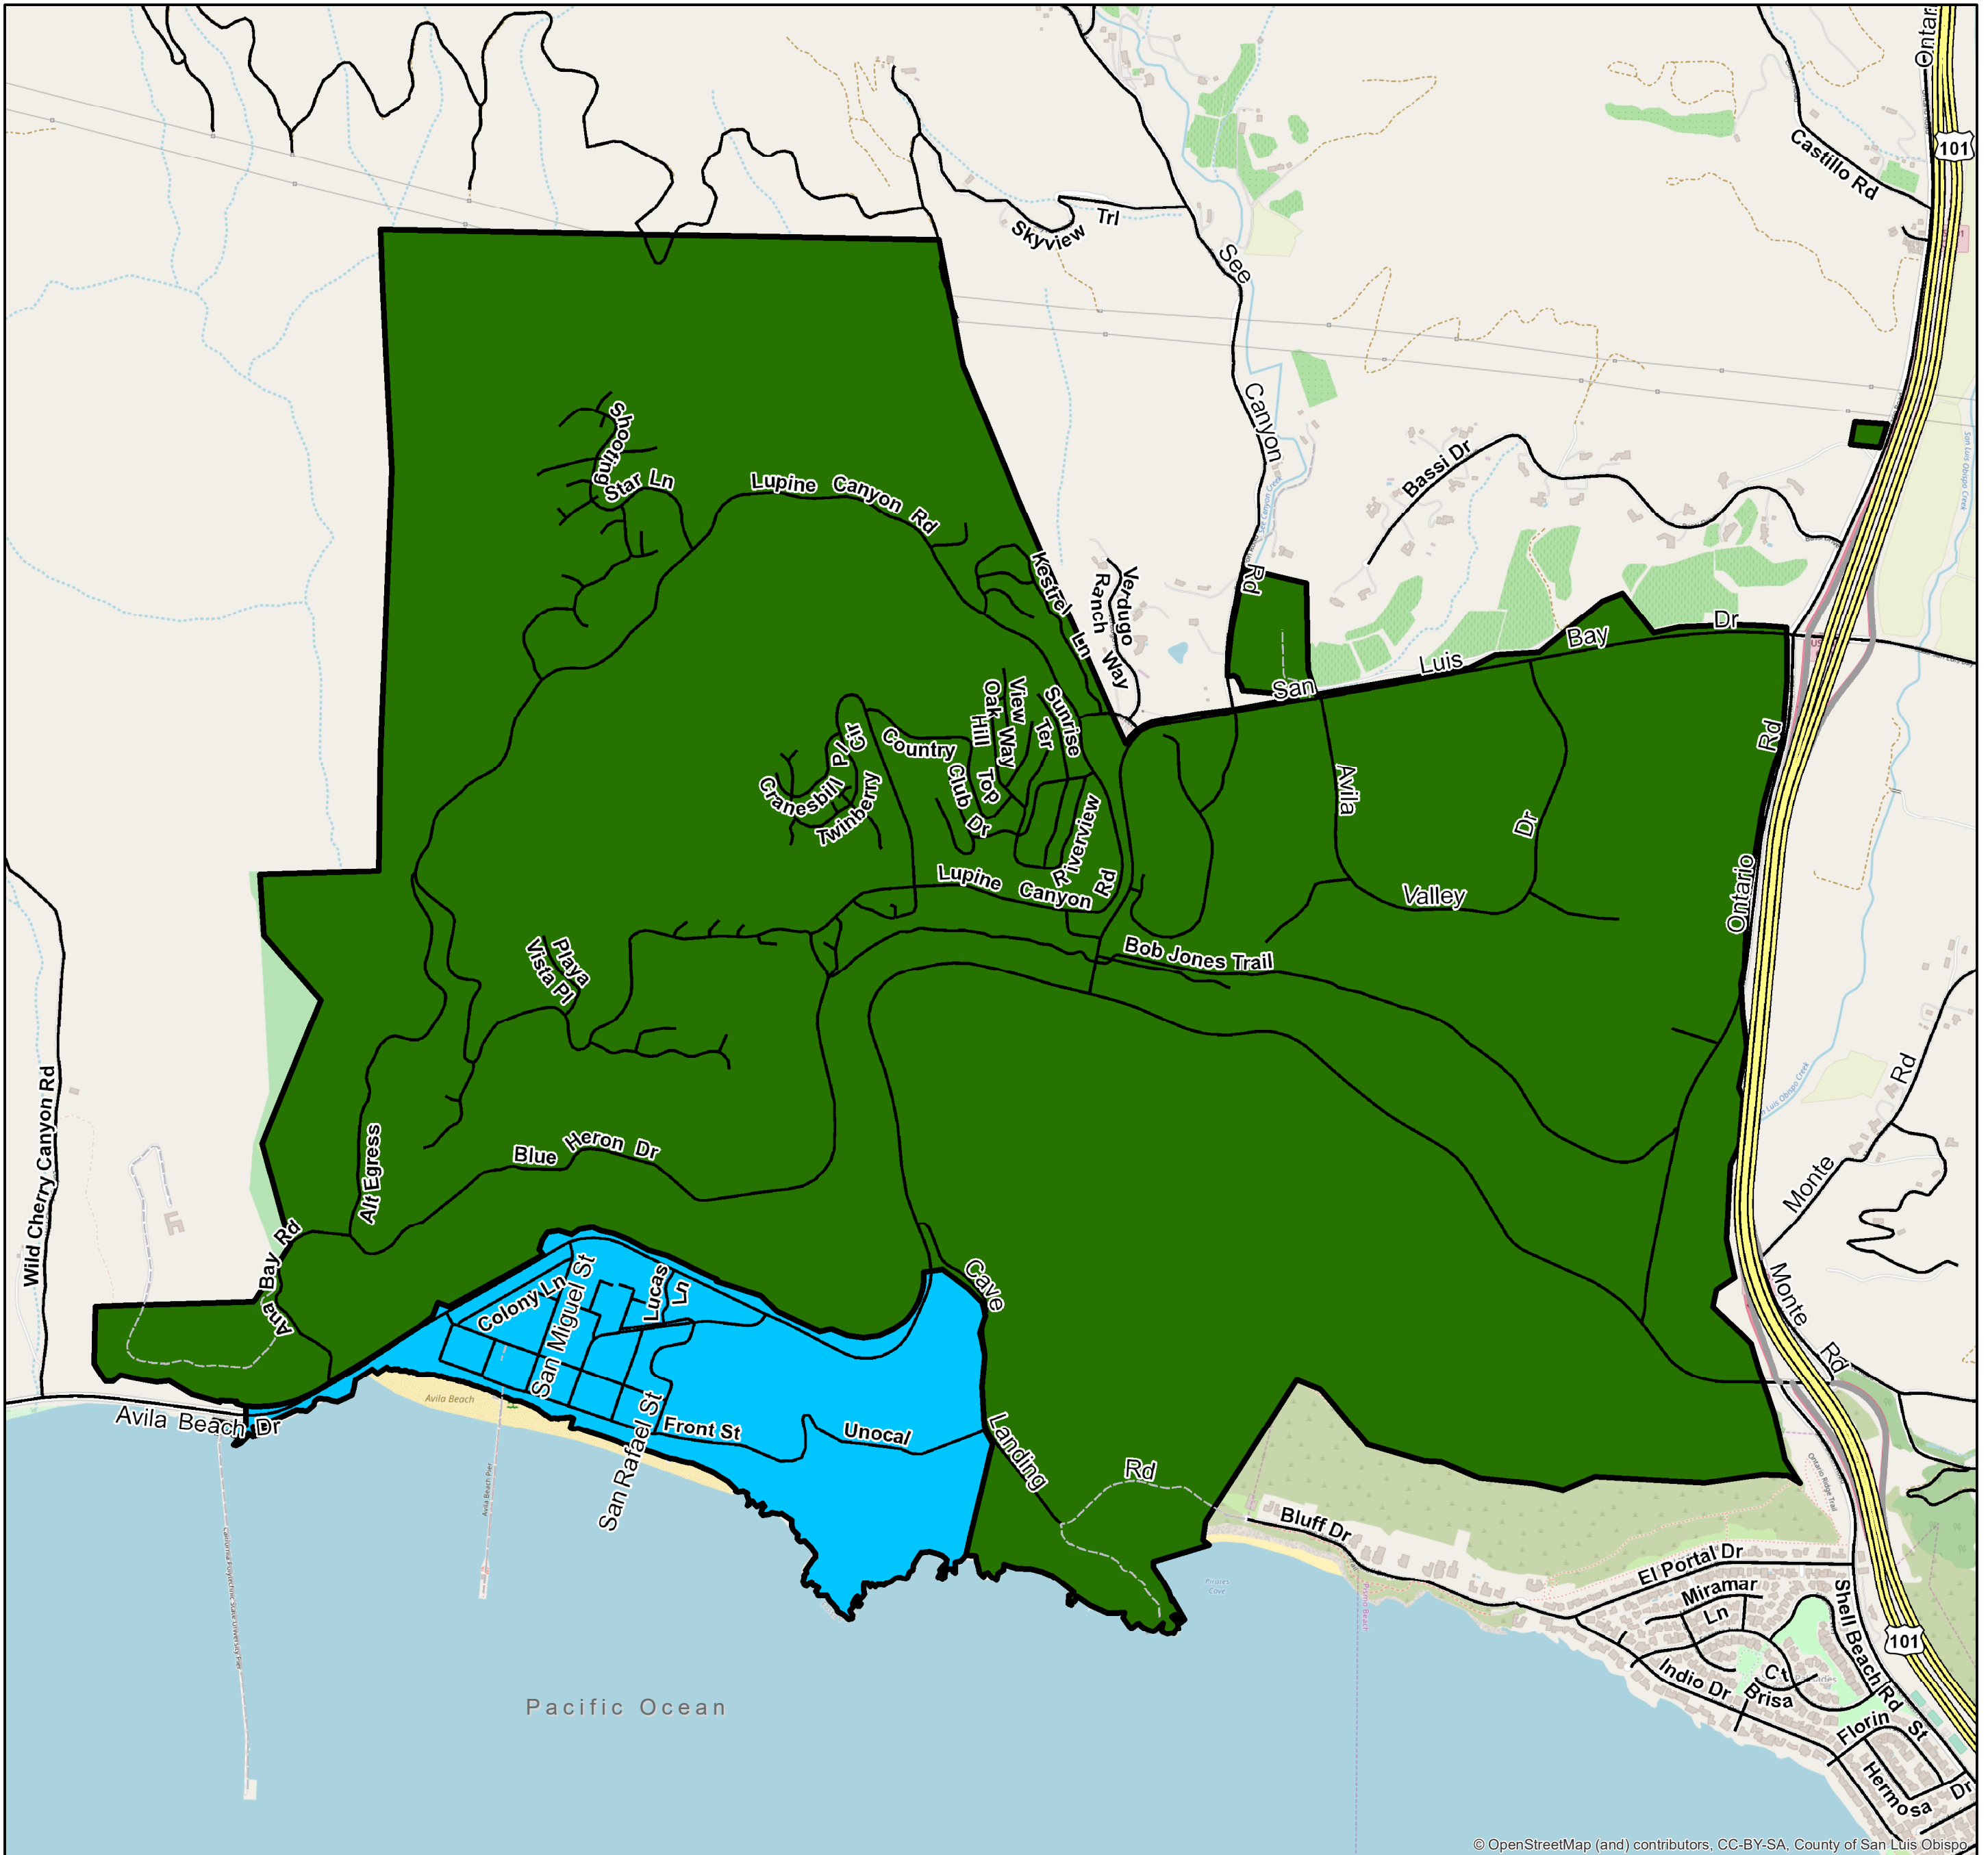

Avila Beach Community Services District Service Area & Sphere of Influence Adopted: August 2014

© OpenStreetMap (and) contributors. CC-BY-SA. County of San Luis Obispo

Legend

-  Major Roads
-  Service Area
-  Sphere of Influence

Prepared By SLOLAFCO
Name: Avila Beach_SOI Bndy
Date: 2/28/2020

Copyright (c) 2014 Esri